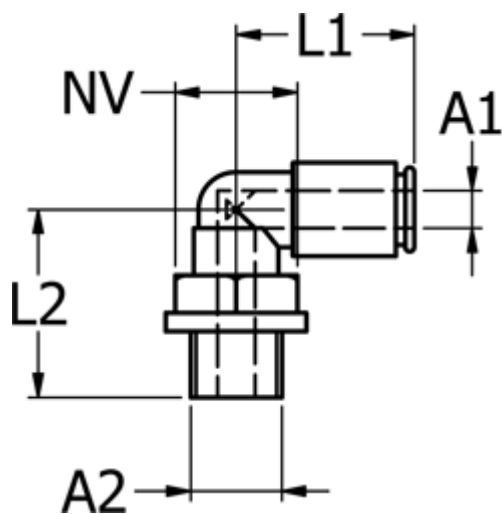

# Data Sheet

Article number: 5867540054

Description: Metal fitting 754.005-4, Ø4 - M5  
Push-in elbow

## Measures

Ext. hose diameter A1	= 4
L1	= 18.6
L2	= 15.3
NV	= 9
Thread A2	= M5